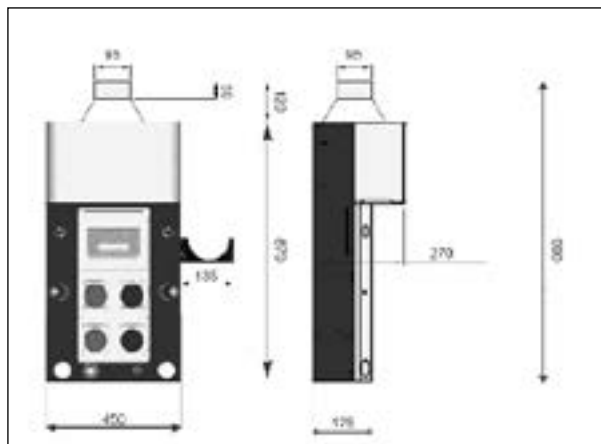

TOTEM SPLIT

CODE	 MAX	 230V	Air 3/8"	Air reel	Lamp reel	Telecontrol	Auto cut-off
TOTEM-SPLIT-1	1 Ø 50	1 10 A	1 Reg 1 Dir	-	-	√	-
TOTEM-SPLIT-1ST	1 Ø 50	1 16 A	1 Reg 1 Dir	-	-		-
TOTEM-SPLIT-1TG	1 Ø 50	1 10 A	1 Reg 1 Dir	-	-	√	√